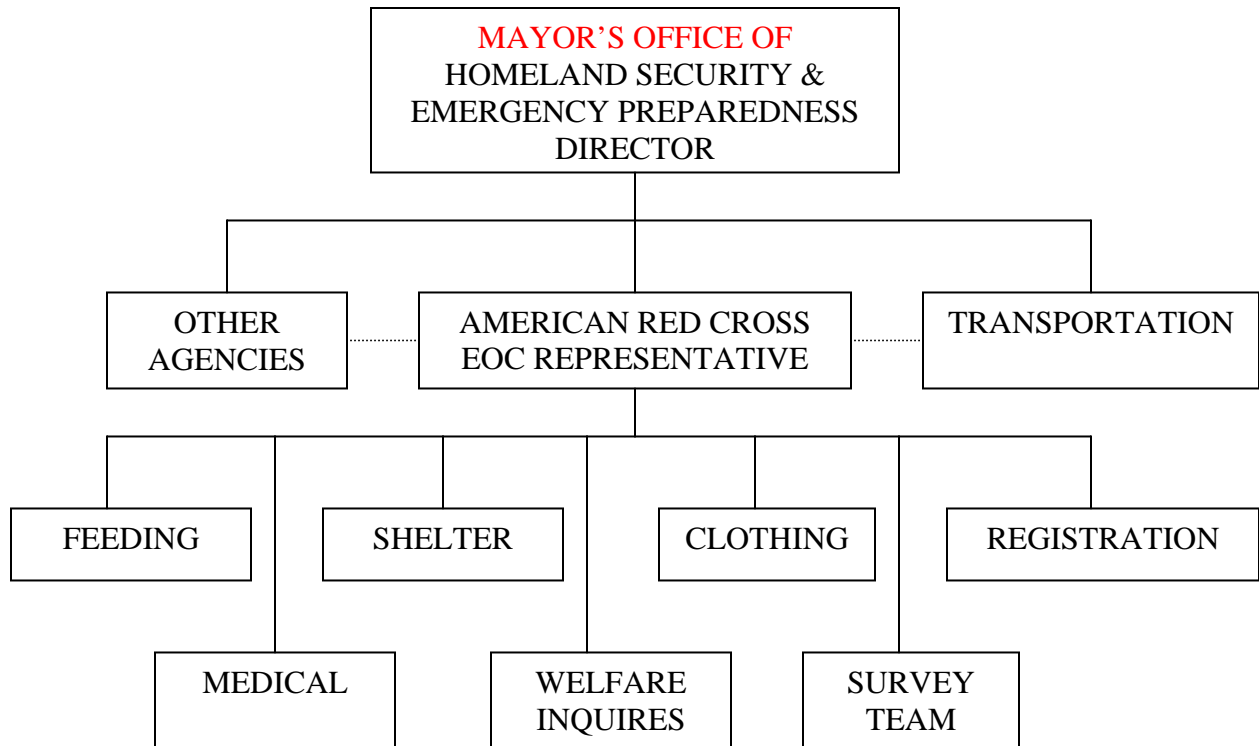

EAST BATON ROUGE PARISH
SHELTER FUNCTIONS
ORGANIZATIONAL CHART

————— Direct

..... Coordination