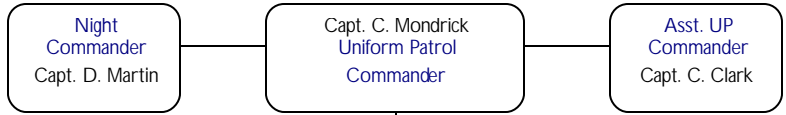

Baton Rouge Police Department
Uniform Patrol Bureau

BY ORDER OF:

CHIEF OF POLICE

Rev. December 2005