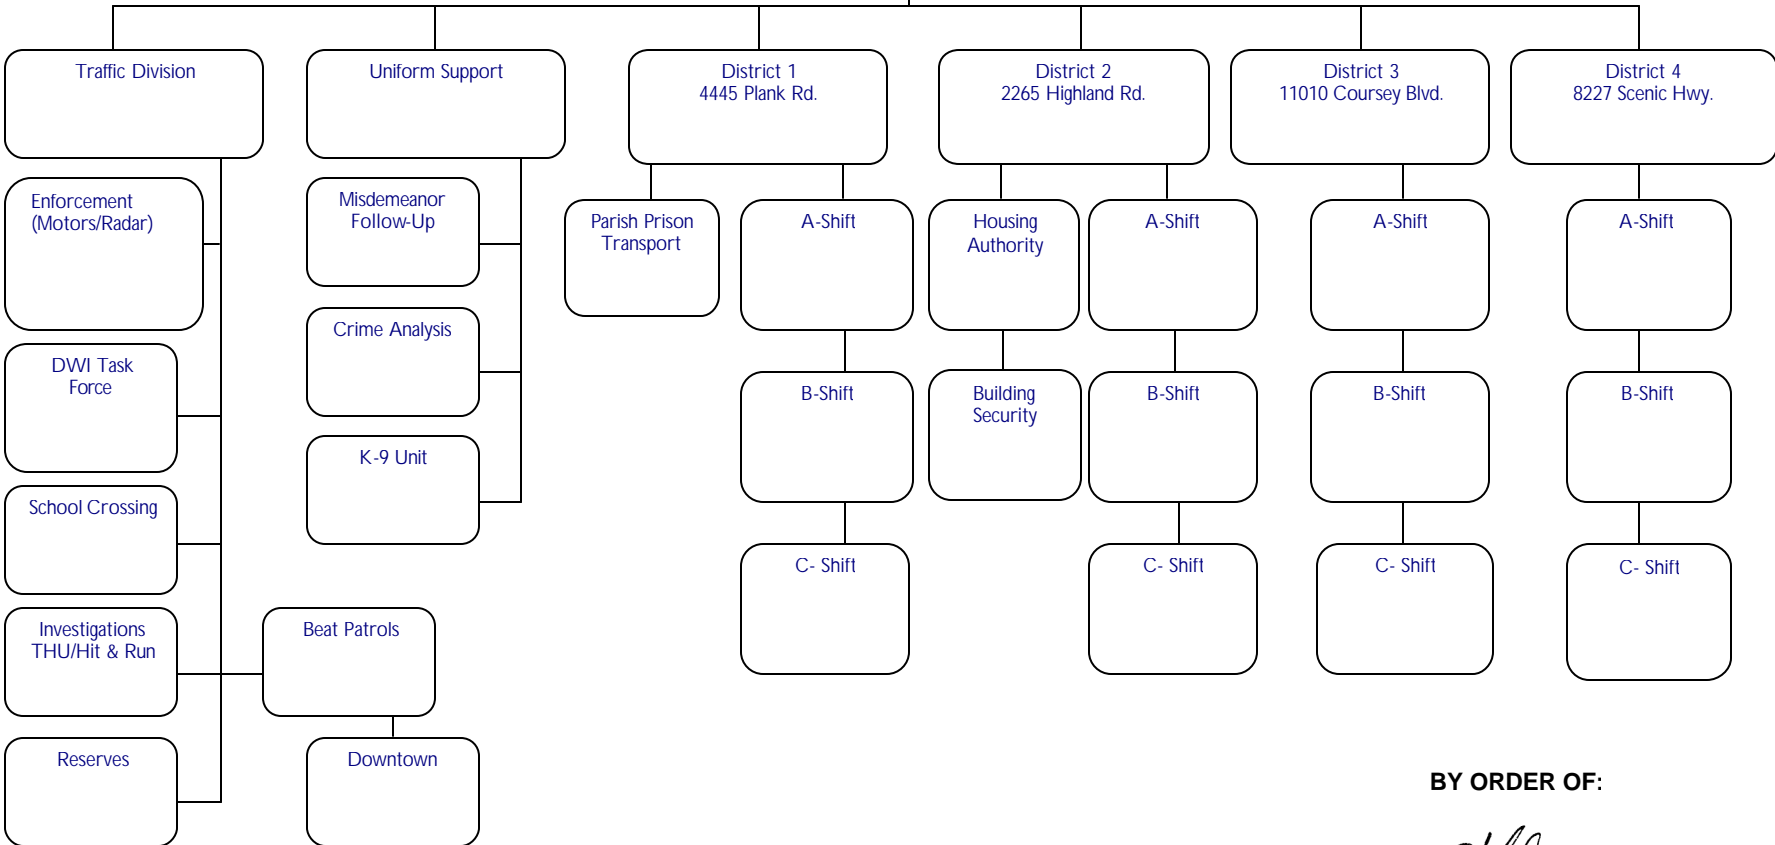

Baton Rouge Police Department
Uniform Patrol Bureau

BY ORDER OF:

CHIEF OF POLICE

Rev. December 2005