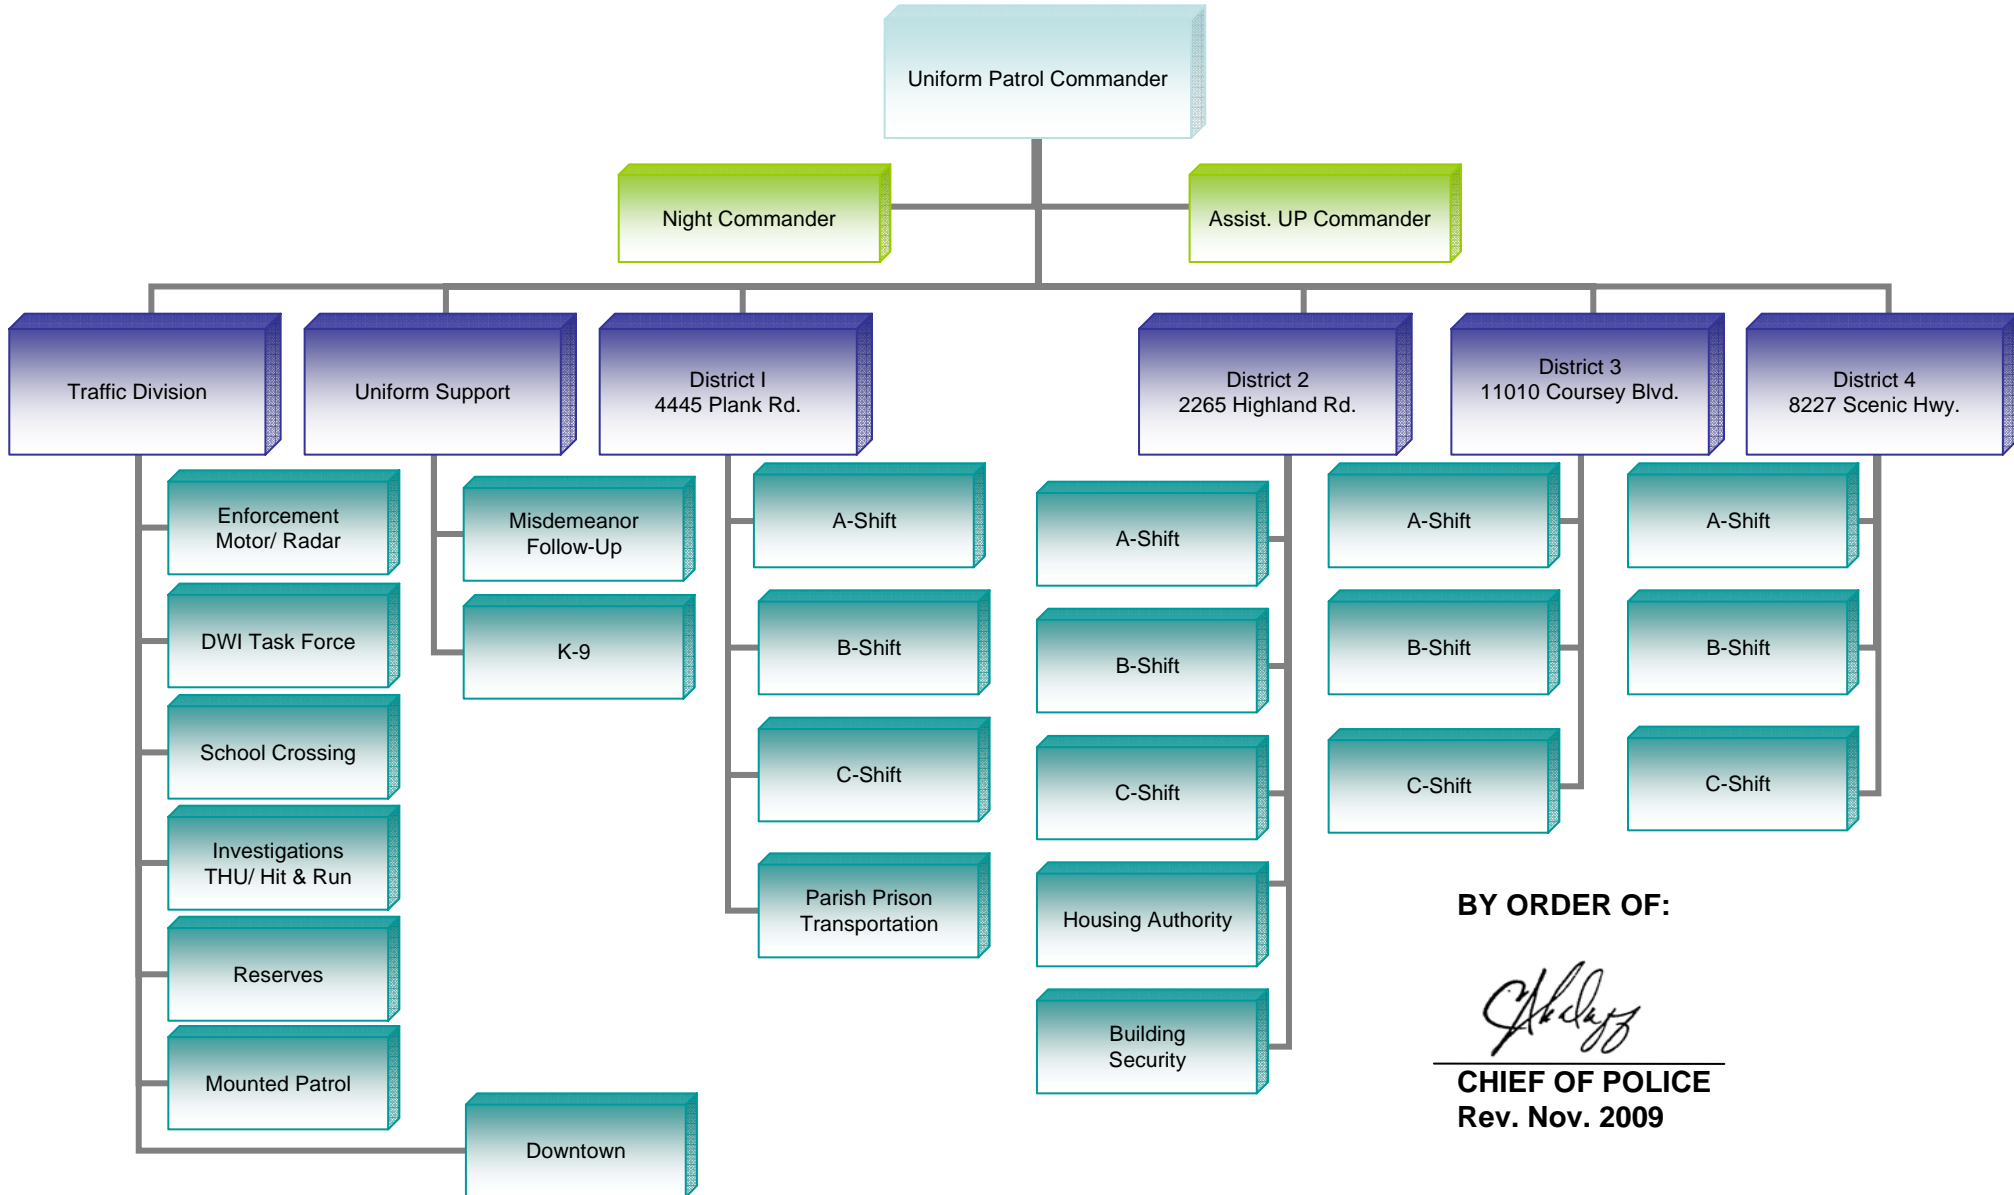

Baton Rouge Police Department Uniform Patrol Bureau

BY ORDER OF:

CHIEF OF POLICE
Rev. Nov. 2009