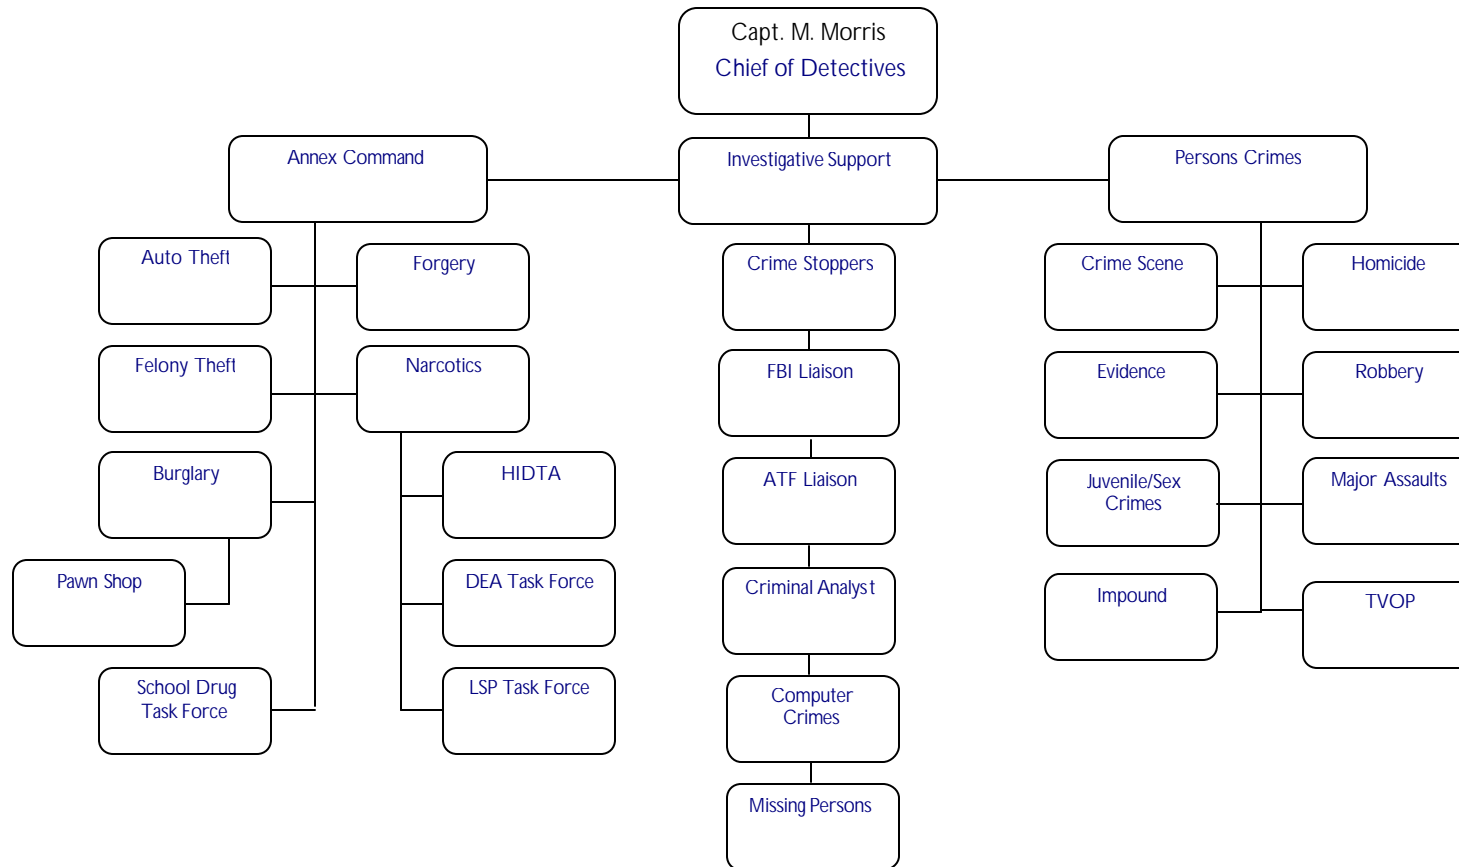

# Baton Rouge Police Department Criminal Investigations Bureau

**BY ORDER OF:**

**CHIEF OF POLICE**

Rev. December 2005