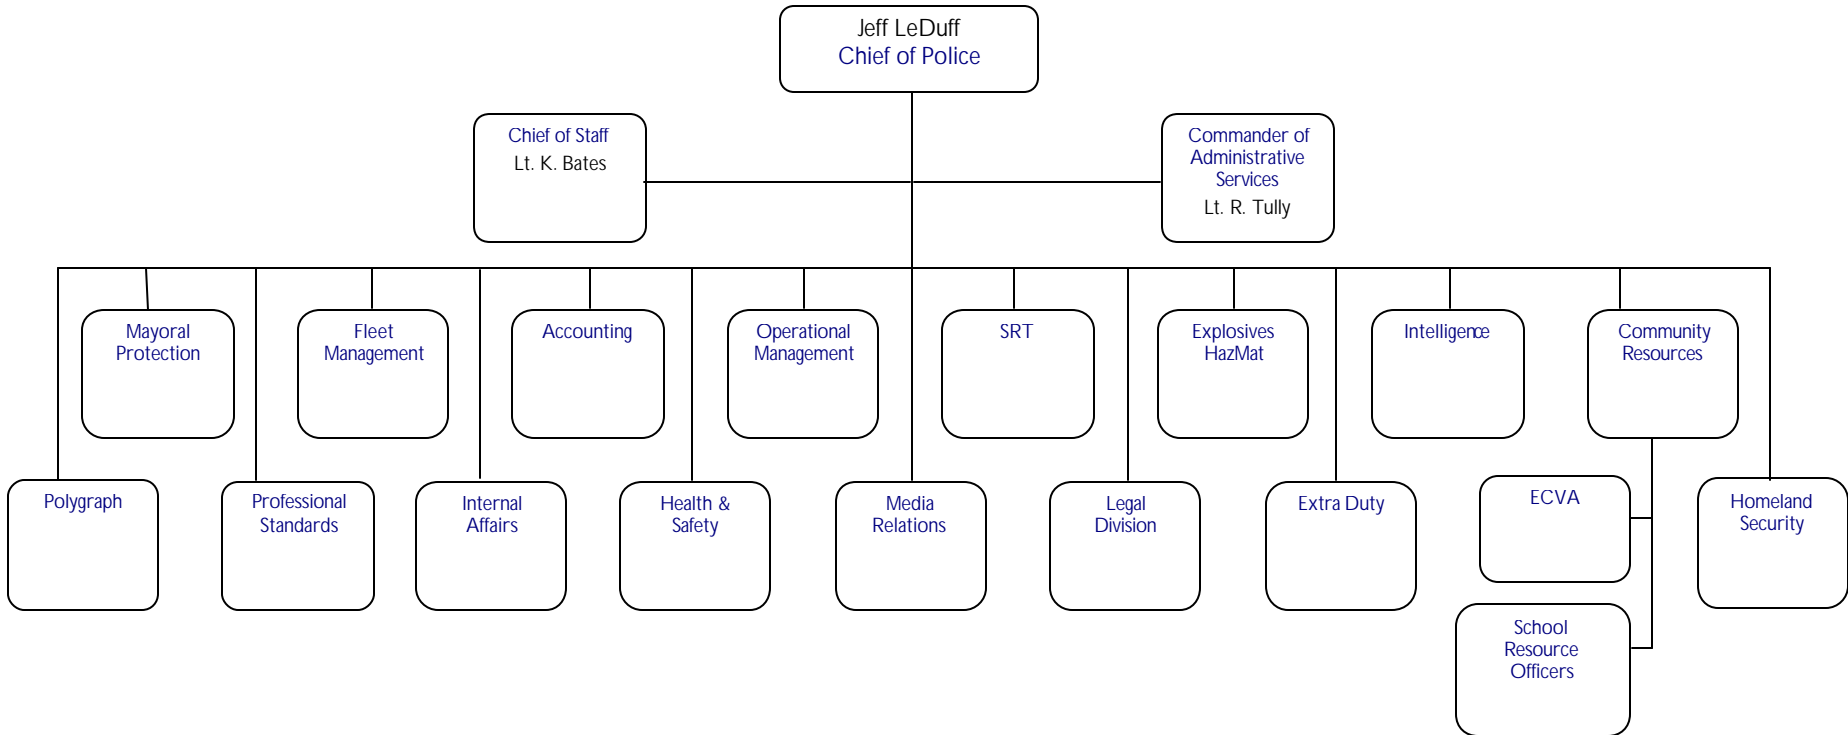

# Baton Rouge Police Department Administration

BY ORDER OF:

**CHIEF OF POLICE**

Rev. December 2005