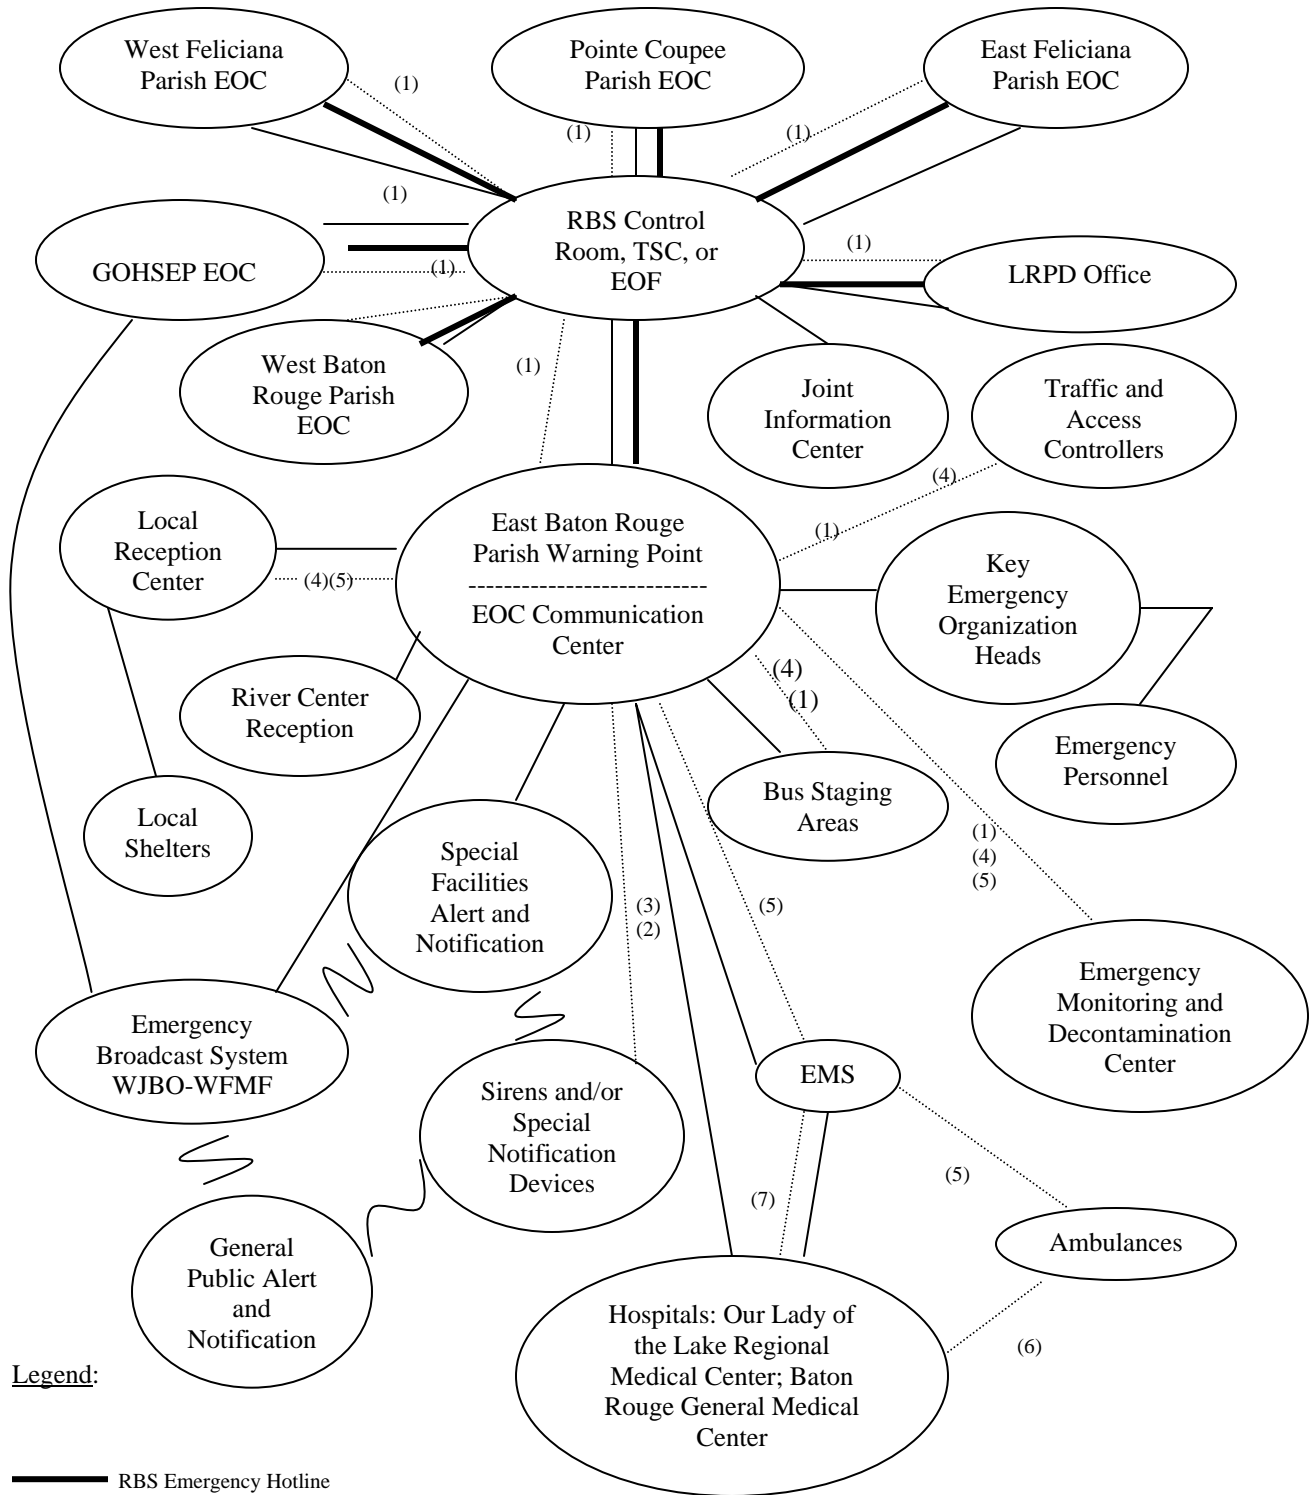

# **Communications Organizational Chart**

→ Coordination  
— Direct

# EAST BATON ROUGE PARISH COMMUNICATIONS SYSTEM

**Legend:**

- RBS Emergency Hotline
- Commercial Telephone Line
- ..... Radio Link:
  - (1) Mayor's Office of Homeland Security & Emergency Preparedness
  - (2) Sirens
  - (3) Special Notification Devices
  - (4) Law Enforcement
  - (5) Emergency Medical Services (EMS)
  - (6) Ambulance- to- Hospital Frequency
  - (7) Hospital- to- Hospital Frequency