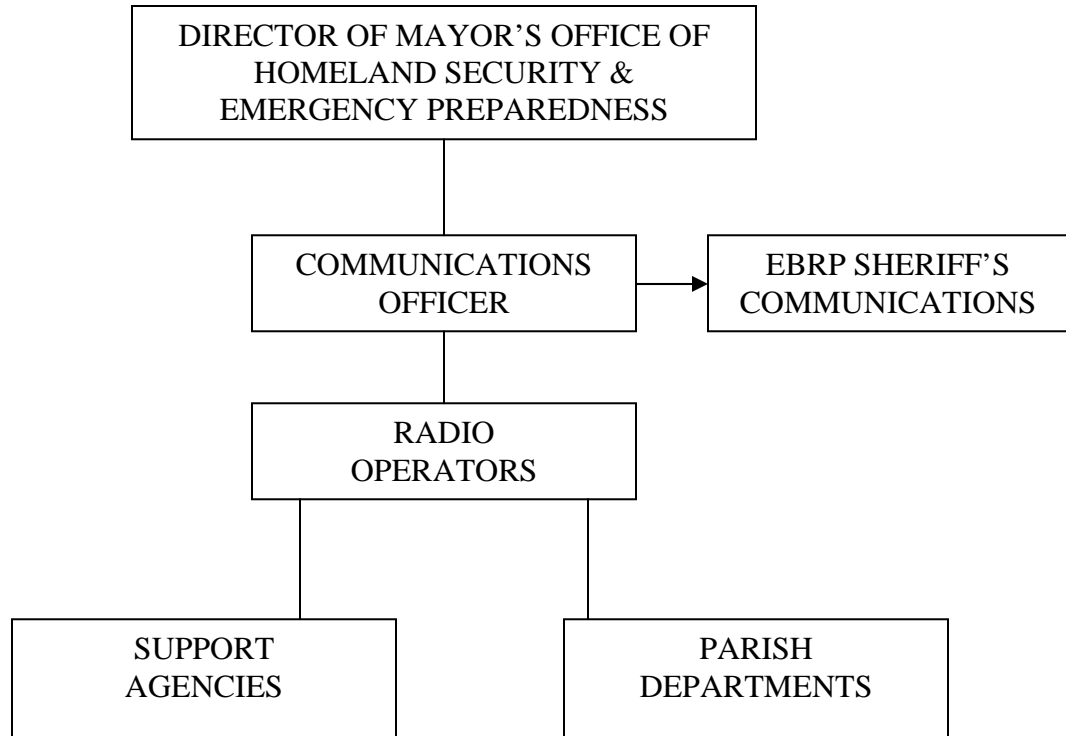

# **Communications Organizational Chart**

→ Coordination  
— Direct

# EAST BATON ROUGE PARISH COMMUNICATIONS SYSTEM

**Legend:**

- RBS Emergency Hotline
- Commercial Telephone Line
- ..... Radio Link:
  - (1) Mayor's Office of Homeland Security & Emergency Preparedness
  - (2) Sirens
  - (3) Special Notification Devices
  - (4) Law Enforcement
  - (5) Emergency Medical Services (EMS)
  - (6) Ambulance- to- Hospital Frequency
  - (7) Hospital- to- Hospital Frequency